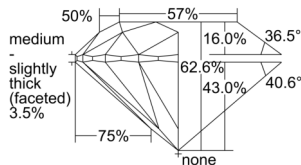

GIA®

FACSIMILE

GIA REPORT 1232425783

Verify this report at GIA.edu

GIA NATURAL DIAMOND DOSSIER®

October 24, 2024
GIA Report Number 1232425783
Shape and Cutting Style ..... Round Brilliant
Measurements ..... 5.61 - 5.66 x 3.53 mm

GRADING RESULTS

Carat Weight ..... 0.70 carat
Color Grade ..... J
Clarity Grade VS1
Cut Grade ..... Excellent

ADDITIONAL GRADING INFORMATION

Polish ..... Excellent
Symmetry ..... Excellent
Fluorescence ..... Strong Blue
Clarity Characteristics..... Crystal, Pinpoint, Indented Natural
Inscription(s): GIA 1232425783

PROPORTIONS

Profile to actual proportions

GRADING SCALES

GIA COLOR SCALE	GIA CLARITY SCALE	GIA CUT SCALE	
D	FLAWLESS	EXCELLENT	
E	INTERNALLY FLAWLESS		
F		VVS₁	VERY GOOD
G	VVS₂		
H	VS₁	GOOD	
I	VS₂		
J	SI₁	FAIR	
K	SI₂		
L	I₁	POOR	
M			
N			
O	I₂		
P			
Q			
R	I₃		
S			
T			
U			
V			
W			
X			
Y			
Z