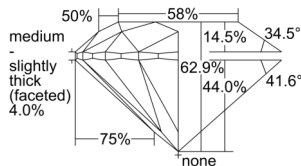

GIA®

FACSIMILE

GIA REPORT 1232427546

Verify this report at GIA.edu

GIA NATURAL DIAMOND DOSSIER®

October 25, 2024
GIA Report Number 1232427546
Shape and Cutting Style ..... Round Brilliant
Measurements ..... 4.48 - 4.50 x 2.82 mm

GRADING RESULTS

Carat Weight ..... 0.35 carat
Color Grade ..... J
Clarity Grade S11
Cut Grade ..... Excellent

ADDITIONAL GRADING INFORMATION

Polish ..... Excellent
Symmetry ..... Excellent
Fluorescence ..... Faint
Clarity Characteristics..... Crystal, Cloud
Inscription(s): GIA 1232427546

PROPORTIONS

Profile to actual proportions

GRADING SCALES

GIA COLOR SCALE	GIA CLARITY SCALE	GIA CUT SCALE	
D	FLAWLESS	EXCELLENT	
E	INTERNALLY FLAWLESS		
F		VVS₁	VERY GOOD
G	VVS₂		
H	VS₁	GOOD	
I	VS₂		
J	S1₁	FAIR	
K	S1₂		
L	I₁	POOR	
M	I₂		
N	I₃		
O			
P			
Q			
R			
S			
T			
U			
V			
W			
X			
Y			
Z