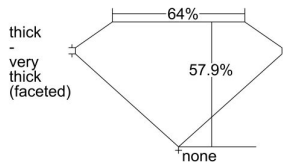

GIA®

FACSIMILE

GIA REPORT 1236271173

Verify this report at gia.edu

GIA NATURAL DIAMOND DOSSIER®

May 01, 2024
GIA Report Number 1236271173
Shape and Cutting Style ..... Oval Brilliant
Measurements ..... 6.57 x 4.48 x 2.59 mm

GRADING RESULTS

Carat Weight ..... 0.50 carat
Color Grade ..... J
Clarity Grade S11

ADDITIONAL GRADING INFORMATION

Polish ..... Very Good
Symmetry ..... Very Good
Fluorescence ..... Medium Blue
Clarity Characteristics..... Crystal, Feather
Inscription(s): GIA 1236271173

PROPORTIONS

Profile not to actual proportions

GRADING SCALES

GIA COLOR SCALE		GIA CLARITY SCALE			
COLORLESS	D	VERY VERY SLIGHTLY INCLUDED	FLAWLESS		
	E		INTERNALLY FLAWLESS		
	F	VERY SLIGHTLY INCLUDED	VVS₁		
	G		VVS₂		
	H		VS₁		
	NEAR COLORLESS	I	SLIGHTLY INCLUDED	VS₂	
		J		S1₁	
		FAINT	K	INCLUDED	S1₂
			L		I₁
			M		I₂
VERT LIGHT	N	LIGHT	I₃		
	O				
	P				
	Q				
	R				
	S				
	T