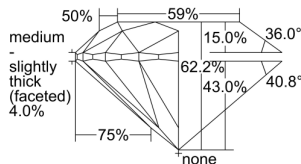

GIA®

FACSIMILE

GIA REPORT 1236338031

Verify this report at GIA.edu

GIA NATURAL DIAMOND DOSSIER®

July 04, 2024
GIA Report Number 1236338031
Shape and Cutting Style ..... Round Brilliant
Measurements ..... 5.63 - 5.66 x 3.51 mm

GRADING RESULTS

Carat Weight ..... 0.70 carat
Color Grade ..... F
Clarity Grade VS2
Cut Grade ..... Excellent

ADDITIONAL GRADING INFORMATION

Polish ..... Excellent
Symmetry ..... Excellent
Fluorescence ..... Medium Blue
Clarity Characteristics ..... Crystal
Inscription(s): GIA 1236338031

PROPORTIONS

Profile to actual proportions

GRADING SCALES

GIA COLOR SCALE	GIA CLARITY SCALE	GIA CUT SCALE	
D	FLAWLESS	EXCELLENT	
E	INTERNALLY FLAWLESS		
F		VVS₁	VERY GOOD
G	VVS₂		
H	VS₁	GOOD	
I	VS₂		
J	SI₁	FAIR	
K	SI₂		
L	I₁	POOR	
M	I₂		
N	I₃		
O			
P			
Q			
R			
S			
T			
U			
V			
W			
X			
Y			
Z