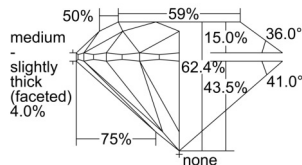

GIA®

FACSIMILE

GIA REPORT 1236359178

Verify this report at GIA.edu

GIA NATURAL DIAMOND DOSSIER®

August 02, 2024
GIA Report Number 1236359178
Shape and Cutting Style ..... Round Brilliant
Measurements ..... 5.64 - 5.66 x 3.52 mm

GRADING RESULTS

Carat Weight ..... 0.70 carat
Color Grade ..... J
Clarity Grade VS2
Cut Grade ..... Excellent

ADDITIONAL GRADING INFORMATION

Polish ..... Excellent
Symmetry ..... Excellent
Fluorescence ..... Medium Blue
Clarity Characteristics ..... Crystal
Inscription(s): GIA 1236359178

PROPORTIONS

Profile to actual proportions

GRADING SCALES

GIA COLOR SCALE	GIA CLARITY SCALE	GIA CUT SCALE	
D	FLAWLESS	EXCELLENT	
E	INTERNALLY FLAWLESS		
F		VVS₁	VERY GOOD
G	VVS₂		
H	VS₁	GOOD	
I	VS₂		
J	SI₁	FAIR	
K	SI₂		
L	I₁	POOR	
M	I₂		
N	I₃		
O			
P			
Q			
R			
S			
T			
U			
V			
W			
X			
Y			
Z