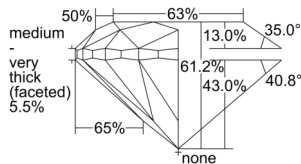

GIA®

FACSIMILE

GIA REPORT 1236367824

Verify this report at GIA.edu

GIA NATURAL DIAMOND DOSSIER®

August 21, 2024
GIA Report Number 1236367824
Shape and Cutting Style ..... Round Brilliant
Measurements ..... 4.21 - 4.26 x 2.59 mm

GRADING RESULTS

Carat Weight ..... 0.30 carat
Color Grade ..... E
Clarity Grade S11
Cut Grade ..... Good

ADDITIONAL GRADING INFORMATION

Polish ..... Very Good
Symmetry ..... Good
Fluorescence ..... None
Clarity Characteristics ..... Cloud, Crystal
Inscription(s): GIA 1236367824

PROPORTIONS

Profile to actual proportions

GRADING SCALES

GIA COLOR SCALE	GIA CLARITY SCALE	GIA CUT SCALE
D	FLAWLESS	EXCELLENT
E	FLAWLESS	
F	INTERNALLY FLAWLESS	VERY GOOD
G	FLAWLESS	
H	VVS₁	GOOD
I	VVS₂	
J	VS₁	FAIR
K	VS₂	
L	S1₁	POOR
M	S1₂	
N	I₁	
O	I₂	
P	I₃	
Q		
R		
S		
T		
U		
V		
W		
X		
Y		
Z