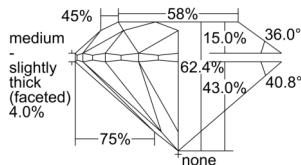

GIA®

FACSIMILE

GIA REPORT 1236374931

Verify this report at GIA.edu

GIA NATURAL DIAMOND DOSSIER®

August 21, 2024
GIA Report Number 1236374931
Shape and Cutting Style ..... Round Brilliant
Measurements ..... 5.16 - 5.19 x 3.23 mm

GRADING RESULTS

Carat Weight ..... 0.54 carat
Color Grade ..... E
Clarity Grade VVS1
Cut Grade ..... Excellent

ADDITIONAL GRADING INFORMATION

Polish ..... Excellent
Symmetry ..... Excellent
Fluorescence ..... Medium Blue
Clarity Characteristics..... Pinpoint, Surface Graining
Inscription(s): GIA 1236374931

PROPORTIONS

Profile to actual proportions

GRADING SCALES

GIA COLOR SCALE

COLORLESS	D
	E
	F
	G
	H
	I
	J
NEAR COLORLESS	K
	L
Faint	M
	N
	O
	P
Very Light	Q
	R
	S
	T
	U
	V
Light	W
	X
	Y
	Z

GIA CLARITY SCALE

	FLAWLESS
	INTERNALLY FLAWLESS
VERY VERY SLIGHTLY INCLUDED	VVS₁
	VVS₂
VERY SLIGHTLY INCLUDED	VS₁
	VS₂
SLIGHTLY INCLUDED	SI₁
	SI₂
INCLUDED	I₁
	I₂
	I₃

GIA CUT SCALE

	EXCELLENT
	VERY GOOD
	GOOD
	FAIR
	POOR