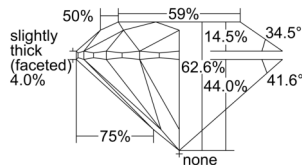

GIA®

FACSIMILE

GIA REPORT 1236382484

Verify this report at GIA.edu

GIA NATURAL DIAMOND DOSSIER®

September 02, 2024
GIA Report Number 1236382484
Shape and Cutting Style ..... Round Brilliant
Measurements ..... 5.89 - 5.93 x 3.70 mm

GRADING RESULTS

Carat Weight ..... 0.80 carat
Color Grade ..... M
Clarity Grade VS1
Cut Grade ..... Excellent

ADDITIONAL GRADING INFORMATION

Polish ..... Excellent
Symmetry ..... Excellent
Fluorescence ..... None
Clarity Characteristics..... Cloud, Crystal, Pinpoint
Inscription(s): GIA 1236382484

PROPORTIONS

Profile to actual proportions