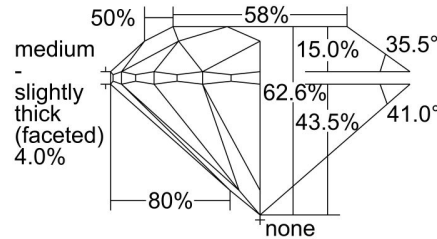

GIA NATURAL DIAMOND GRADING REPORT

April 08, 2021  
 GIA Report Number ..... 1387251944  
 Shape and Cutting Style ..... Round Brilliant  
 Measurements ..... 6.64 - 6.68 x 4.17 mm

GRADING RESULTS

Carat Weight ..... 1.15 carat  
 Color Grade ..... N  
 Clarity Grade ..... VS2  
 Cut Grade ..... Excellent

PROPORTIONS

Profile to actual proportions

CLARITY CHARACTERISTICS

KEY TO SYMBOLS\*

- Cloud
- △ Natural
- ↗ Twinning Wisp
- ↘ Indented Natural
- Crystal
- ∖ Needle

\* Red symbols denote internal characteristics (inclusions). Green or black symbols denote external characteristics (blemishes). Diagram is an approximate representation of the diamond, and symbols shown indicate type, position, and approximate size of clarity characteristics. All clarity characteristics may not be shown. Details of finish are not shown.