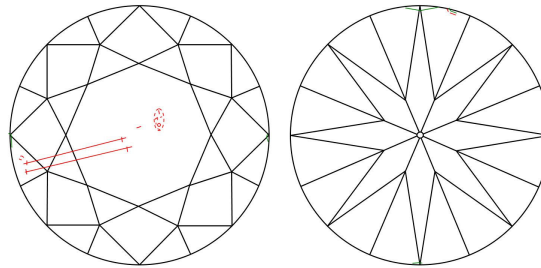

GIA NATURAL DIAMOND GRADING REPORT

April 08, 2021  
 GIA Report Number ..... 1387251944  
 Shape and Cutting Style ..... Round Brilliant  
 Measurements ..... 6.64 - 6.68 x 4.17 mm

GRADING RESULTS

Carat Weight ..... 1.15 carat  
 Color Grade ..... N  
 Clarity Grade ..... VS2  
 Cut Grade ..... Excellent

PROPORTIONS

Profile to actual proportions

CLARITY CHARACTERISTICS

KEY TO SYMBOLS\*

- Cloud
- △ Natural
- ↗ Twinning Wisp
- ↘ Indented Natural
- Crystal
- ∖ Needle

\* Red symbols denote internal characteristics (inclusions). Green or black symbols denote external characteristics (blemishes). Diagram is an approximate representation of the diamond, and symbols shown indicate type, position, and approximate size of clarity characteristics. All clarity characteristics may not be shown. Details of finish are not shown.