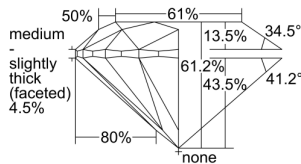

GIA®

FACSIMILE

GIA REPORT 1387536615

Verify this report at GIA.edu

GIA NATURAL DIAMOND DOSSIER®

May 03, 2021
GIA Report Number 1387536615
Shape and Cutting Style ..... Round Brilliant
Measurements ..... 5.68 - 5.70 x 3.48 mm

GRADING RESULTS

Carat Weight ..... 0.70 carat
Color Grade I
Clarity Grade VS1
Cut Grade ..... Excellent

ADDITIONAL GRADING INFORMATION

Polish ..... Excellent
Symmetry ..... Excellent
Fluorescence ..... Strong Blue
Clarity Characteristics..... Cloud, Crystal, Pinpoint
Inscription(s): GIA 1387536615

PROPORTIONS

Profile to actual proportions

GRADING SCALES

GIA COLOR SCALE	GIA CLARITY SCALE	GIA CUT SCALE	
D	FLAWLESS	EXCELLENT	
E	INTERNALLY FLAWLESS		
F		VVS₁	VERY GOOD
G	VVS₂		
H	VS₁	GOOD	
I	VS₂		
J	SI₁	FAIR	
K	SI₂		
L	I₁	POOR	
M	I₂		
N	I₃		
O			
P			
Q			
R			
S			
T			
U			
V			
W			
X			
Y			
Z