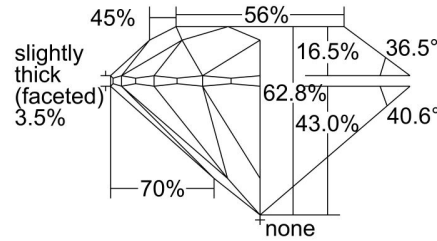

GIA REPORT
1395874334

Verify this report at GIA.edu

FACSIMILE

This is a digital representation of the original GIA Report. This representation might not be accepted in lieu of the original GIA Report in certain circumstances. The original GIA Report includes certain security features which are not reproducible on this facsimile.

GIA NATURAL DIAMOND GRADING REPORT

August 11, 2021
GIA Report Number 1395874334
Shape and Cutting Style ..... Round Brilliant
Measurements ..... 6.33 - 6.37 x 3.99 mm

GRADING RESULTS

Carat Weight ..... 1.00 carat
Color Grade ..... D
Clarity Grade SI1
Cut Grade ..... Excellent

ADDITIONAL GRADING INFORMATION

Polish ..... Excellent
Symmetry ..... Excellent
Fluorescence ..... Faint
Inscription(s): GIA 1395874334
Comments: Pinpoints are not shown.

PROPORTIONS

Profile to actual proportions