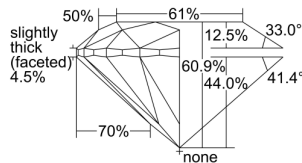

GIA®

FACSIMILE

GIA REPORT 1405178641

Verify this report at GIA.edu

GIA NATURAL DIAMOND DOSSIER®

August 30, 2021
GIA Report Number 1405178641
Shape and Cutting Style ..... Round Brilliant
Measurements ..... 5.70 - 5.71 x 3.48 mm

GRADING RESULTS

Carat Weight ..... 0.70 carat
Color Grade ..... K
Clarity Grade VS2
Cut Grade ..... Excellent

ADDITIONAL GRADING INFORMATION

Polish ..... Excellent
Symmetry ..... Excellent
Fluorescence ..... None
Clarity Characteristics ..... Crystal
Inscription(s): GIA 1405178641

PROPORTIONS

Profile to actual proportions

GRADING SCALES

GIA COLOR SCALE	GIA CLARITY SCALE	GIA CUT SCALE	
D	FLAWLESS	EXCELLENT	
E	INTERNALLY FLAWLESS		
F		VVS₁	VERY GOOD
G	VVS₂		
H	VS₁	GOOD	
I	VS₂		
J	SI₁	FAIR	
K	SI₂		
L	I₁	POOR	
M	I₂		
N	I₃		
O			
P			
Q			
R			
S			
T			
U			
V			
W			
X			
Y			
Z