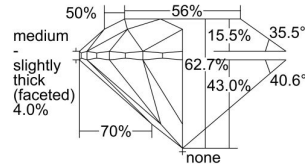

GIA®

FACSIMILE

GIA REPORT 1407028360

Verify this report at GIA.edu

GIA NATURAL DIAMOND DOSSIER®

August 23, 2021
GIA Report Number 1407028360
Shape and Cutting Style ..... Round Brilliant
Measurements ..... 5.89 - 5.91 x 3.70 mm

GRADING RESULTS

Carat Weight ..... 0.80 carat
Color Grade L
Clarity Grade VS2
Cut Grade ..... Excellent

ADDITIONAL GRADING INFORMATION

Polish ..... Excellent
Symmetry ..... Excellent
Fluorescence ..... None
Clarity Characteristics ..... Crystal
Inscription(s): GIA 1407028360

PROPORTIONS

Profile to actual proportions

GRADING SCALES

GIA COLOR SCALE	GIA CLARITY SCALE	GIA CUT SCALE	
D	FLAWLESS	EXCELLENT	
E	INTERNALLY FLAWLESS		
F		VVS₁	VERY GOOD
G	VVS₂		
H	VS₁	GOOD	
I	VS₂		
J	SI₁	FAIR	
K	SI₂		
L	I₁	POOR	
M	I₂		
N	I₃		
O			
P			
Q			
R			
S			
T			
U			
V			
W			
X			
Y			
Z