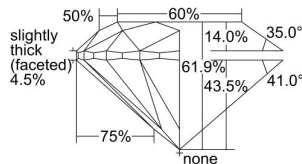

GIA®

FACSIMILE

GIA REPORT 1408947930

Verify this report at GIA.edu

GIA NATURAL DIAMOND DOSSIER®

October 23, 2021
GIA Report Number **1408947930**
Shape and Cutting Style ..... **Round Brilliant**
Measurements ..... **5.88 - 5.92 x 3.65 mm**

GRADING RESULTS

Carat Weight ..... **0.80 carat**
Color Grade ..... **K**
Clarity Grade **VS1**
Cut Grade ..... **Excellent**

ADDITIONAL GRADING INFORMATION

Polish ..... **Excellent**
Symmetry ..... **Excellent**
Fluorescence ..... **Medium Blue**
Clarity Characteristics..... **Cloud, Needle, Pinpoint**
Inscription(s): **GIA 1408947930**

PROPORTIONS

Profile to actual proportions

GRADING SCALES

GIA COLOR SCALE	GIA CLARITY SCALE	GIA CUT SCALE
COLOURLESS	FLAWLESS	EXCELLENT
D	INTERNALLY FLAWLESS	
E	VVS₁	VERY GOOD
F		
G	VVS₂	
H	VS₁	GOOD
I		
J	VS₂	
K	SI₁	FAIR
L		
M	SI₂	
N	I₁	POOR
O		
P	I₂	
Q	I₃	
R		
S		
T		
U		
V		
W		
X		
Y		
Z