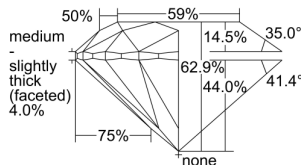

GIA®

FACSIMILE

GIA REPORT 1409903339

Verify this report at GIA.edu

GIA NATURAL DIAMOND DOSSIER®

October 20, 2021
GIA Report Number **1409903339**
Shape and Cutting Style ..... **Round Brilliant**
Measurements ..... **5.87 - 5.91 x 3.70 mm**

GRADING RESULTS

Carat Weight ..... **0.80 carat**
Color Grade ..... **G**
Clarity Grade **VVS1**
Cut Grade ..... **Excellent**

ADDITIONAL GRADING INFORMATION

Polish ..... **Excellent**
Symmetry ..... **Excellent**
Fluorescence ..... **Very Strong Blue**
Clarity Characteristics..... **Pinpoint, Cavity**
Inscription(s): **GIA 1409903339**

PROPORTIONS

Profile to actual proportions

GRADING SCALES

GIA COLOR SCALE	GIA CLARITY SCALE	GIA CUT SCALE	
D	FLAWLESS	EXCELLENT	
E	INTERNALLY FLAWLESS		
F		VVS₁	VERY GOOD
G	VVS₂		
H	VS₁	GOOD	
I	VS₂		
J	SI₁	FAIR	
K	SI₂		
L	I₁	POOR	
M	I₂		
N	I₃		
O			
P			
Q			
R			
S			
T			
U			
V			
W			
X			
Y			
Z