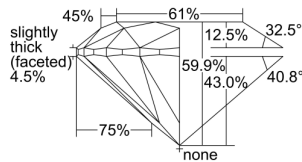

GIA®

FACSIMILE

GIA REPORT 1413474495

Verify this report at GIA.edu

GIA NATURAL DIAMOND DOSSIER®

November 30, 2021
GIA Report Number 1413474495
Shape and Cutting Style ..... Round Brilliant
Measurements ..... 5.76 - 5.78 x 3.46 mm

GRADING RESULTS

Carat Weight ..... 0.71 carat
Color Grade L
Clarity Grade VS2
Cut Grade ..... Excellent

ADDITIONAL GRADING INFORMATION

Polish ..... Excellent
Symmetry ..... Excellent
Fluorescence ..... None
Clarity Characteristics ..... Crystal, Cloud
Inscription(s): GIA 1413474495

PROPORTIONS

Profile to actual proportions

GRADING SCALES

GIA COLOR SCALE	GIA CLARITY SCALE	GIA CUT SCALE	
D	FLAWLESS	EXCELLENT	
E	INTERNALLY FLAWLESS		
F		VVS₁	VERY GOOD
G	VVS₂		
H	VS₁	GOOD	
I	VS₂		
J	SI₁	FAIR	
K	SI₂		
L	I₁	POOR	
M	I₂		
N	I₃		
O			
P			
Q			
R			
S			
T			
U			
V			
W			
X			
Y			
Z