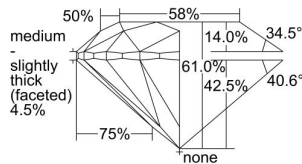

GIA®

FACSIMILE

GIA REPORT

1417550545

Verify this report at GIA.edu

GIA NATURAL DIAMOND DOSSIER®

December 08, 2021
GIA Report Number 1417550545
Shape and Cutting Style ..... Round Brilliant
Measurements ..... 5.24 - 5.27 x 3.21 mm

GRADING RESULTS

Carat Weight ..... 0.55 carat
Color Grade ..... D
Clarity Grade SI2
Cut Grade ..... Excellent

ADDITIONAL GRADING INFORMATION

Polish ..... Excellent
Symmetry ..... Excellent
Fluorescence ..... None
Clarity Characteristics ..... Crystal
Inscription(s): GIA 1417550545

PROPORTIONS

Profile to actual proportions

GRADING SCALES

GIA COLOR SCALE	GIA CLARITY SCALE	GIA CUT SCALE
D	FLAWLESS	EXCELLENT
E	INTERNALLY FLAWLESS	
F	VVS₁	VERY GOOD
G		
H	VS₁	GOOD
I		
J	SI₁	FAIR
K		
L	I₁	POOR
M		
N	I₂	
O		
P	I₃	
Q		
R		
S		
T		
U		
V		
W		
X		
Y		
Z