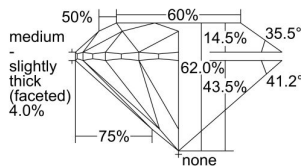

GIA®

FACSIMILE

GIA REPORT 1428797856

Verify this report at GIA.edu

GIA NATURAL DIAMOND DOSSIER®

March 29, 2022
GIA Report Number **1428797856**
Shape and Cutting Style ..... **Round Brilliant**
Measurements ..... **5.13 - 5.15 x 3.18 mm**

GRADING RESULTS

Carat Weight ..... **0.52 carat**
Color Grade ..... **G**
Clarity Grade **VVS1**
Cut Grade ..... **Excellent**

ADDITIONAL GRADING INFORMATION

Polish ..... **Excellent**
Symmetry ..... **Excellent**
Fluorescence ..... **Strong Blue**
Clarity Characteristics..... **Pinpoint, Cloud, Feather**
Inspection(s): GIA 1428797856

PROPORTIONS

Profile to actual proportions

GRADING SCALES

GIA COLOR SCALE	GIA CLARITY SCALE	GIA CUT SCALE	
D	FLAWLESS	EXCELLENT	
E	INTERNALLY FLAWLESS		
F		VVS₁	VERY GOOD
G	VVS₂		
H	VS₁	GOOD	
I	VS₂		
J	SI₁	FAIR	
K	SI₂		
L	I₁	POOR	
M	I₂		
N	I₃		
O			
P			
Q			
R			
S			
T			
U			
V			
W			
X			
Y			
Z