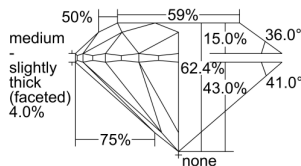

GIA®

FACSIMILE

GIA REPORT 1429194449

Verify this report at GIA.edu

GIA NATURAL DIAMOND DOSSIER®

February 01, 2022
GIA Report Number 1429194449
Shape and Cutting Style ..... Round Brilliant
Measurements ..... 4.33 - 4.35 x 2.71 mm

GRADING RESULTS

Carat Weight ..... 0.31 carat
Color Grade I
Clarity Grade S11
Cut Grade ..... Excellent

ADDITIONAL GRADING INFORMATION

Polish ..... Excellent
Symmetry ..... Excellent
Fluorescence ..... None
Clarity Characteristics ..... Crystal
Inscription(s): GIA 1429194449

PROPORTIONS

Profile to actual proportions

GRADING SCALES

GIA COLOR SCALE	GIA CLARITY SCALE	GIA CUT SCALE	
D	FLAWLESS	EXCELLENT	
E	INTERNALLY FLAWLESS		
F		VVS₁	VERY GOOD
G	VVS₂		
H	VS₁	GOOD	
I	VS₂		
J	S1₁	FAIR	
K	S1₂		
L	I₁	POOR	
M	I₂		
N	I₃		
O			
P			
Q			
R			
S			
T			
U			
V			
W			
X			
Y			
Z