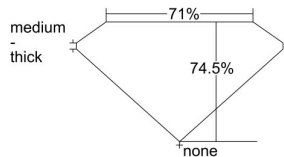

GIA®

FACSIMILE

GIA REPORT 1435429434

Verify this report at GIA.edu

GIA NATURAL DIAMOND DOSSIER®

May 19, 2022
GIA Report Number 1435429434
Shape and Cutting Style ..... Square Modified Brilliant
Measurements ..... 5.09 x 4.91 x 3.66 mm

GRADING RESULTS

Carat Weight ..... 0.72 carat
Color Grade ..... D
Clarity Grade VS2

ADDITIONAL GRADING INFORMATION

Polish ..... Excellent
Symmetry ..... Very Good
Fluorescence ..... None
Clarity Characteristics ..... Feather, Knot, Crystal
Inscription(s): GIA 1435429434

PROPORTIONS

Profile not to actual proportions

GRADING SCALES

GIA COLOR SCALE		GIA CLARITY SCALE			
COLORLESS	D	VERY VERY SLIGHTLY INCLUDED	FLAWLESS		
	E		INTERNALLY FLAWLESS		
	F		VVS₁		
	NEAR COLORLESS	G	VVS₂		
		H	VERY SLIGHTLY INCLUDED	VS₁	
		I		VS₂	
		J		SLIGHTLY INCLUDED	SI₁
		K	SI₂		
	FAINT	L	INCLUDED	I₁	
		M		I₂	
N		I₃			
O					
P					
Q					
R					
LIGHT	S				
	T				
	U				
	V				
	W				
	X				
Y					
Z