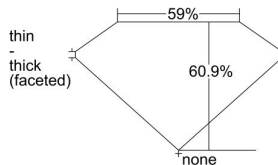

GIA®

FACSIMILE

GIA REPORT 1438308753

Verify this report at GIA.edu

GIA NATURAL DIAMOND DOSSIER®

May 06, 2022
GIA Report Number 1438308753
Shape and Cutting Style ..... Heart Brilliant
Measurements ..... 5.10 x 6.14 x 3.74 mm

GRADING RESULTS

Carat Weight ..... 0.70 carat
Color Grade ..... K, Faint Brown
Clarity Grade VS1

ADDITIONAL GRADING INFORMATION

Polish ..... Excellent
Symmetry ..... Very Good
Fluorescence ..... None
Clarity Characteristics..... Crystal, Pinpoint, Needle
Inscription(s): GIA 1438308753

PROPORTIONS

Profile not to actual proportions

GRADING SCALES

GIA COLOR SCALE		GIA CLARITY SCALE			
COLORLESS	D	VERY VERY SLIGHTLY INCLUDED	FLAWLESS		
	E		INTERNALLY FLAWLESS		
	F	VERY SLIGHTLY INCLUDED	VVS₁		
	G		VVS₂		
	H		VS₁		
	NEAR COLORLESS	I	SLIGHTLY INCLUDED	VS₂	
		J		SI₁	
		FAINT	K	INCLUDED	SI₂
			L		I₁
			M		I₂
VERT LIGHT	N	LIGHT	I₃		
	O				
	P				
	Q				
	R