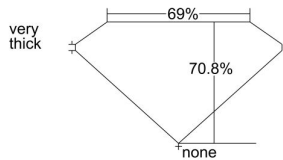

GIA®

FACSIMILE

GIA REPORT 1438358950

Verify this report at GIA.edu

GIA NATURAL DIAMOND DOSSIER®

May 13, 2022
GIA Report Number 1438358950
Shape and Cutting Style ..... **Cut-Cornered Rectangular Modified Brilliant**
Measurements ..... 5.69 x 4.50 x 3.19 mm

GRADING RESULTS

Carat Weight ..... 0.76 carat
Color Grade ..... D
Clarity Grade VS1

ADDITIONAL GRADING INFORMATION

Polish ..... Very Good
Symmetry ..... Very Good
Fluorescence ..... Strong Blue
Clarity Characteristics ..... Crystal
Inscription(s): GIA 1438358950

PROPORTIONS

Profile not to actual proportions

GRADING SCALES

GIA COLOR SCALE		GIA CLARITY SCALE			
COLORLESS	D	VERY VERY SLIGHTLY INCLUDED	FLAWLESS		
	E		INTERNALLY FLAWLESS		
	F	VERY SLIGHTLY INCLUDED	VVS₁		
	G		VVS₂		
	H		VS₁		
	NEAR COLORLESS	I	SLIGHTLY INCLUDED	VS₂	
		J		SI₁	
		FAINT	K	INCLUDED	SI₂
			L		I₁
			M		I₂
VERT LIGHT	N	LIGHT	I₃		
	O				
	P				
	Q				
	R				
	S				
	T