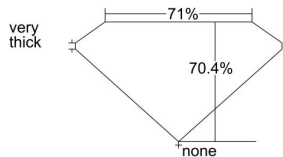

GIA®

FACSIMILE

GIA REPORT 1438430377

Verify this report at GIA.edu

GIA NATURAL DIAMOND DOSSIER®

May 19, 2022
GIA Report Number 1438430377
Shape and Cutting Style ..... **Cut-Cornered Rectangular Modified Brilliant**
Measurements ..... 5.43 x 4.46 x 3.14 mm

GRADING RESULTS

Carat Weight ..... 0.70 carat
Color Grade ..... D
Clarity Grade S11

ADDITIONAL GRADING INFORMATION

Polish ..... Excellent
Symmetry ..... Very Good
Fluorescence ..... Medium Blue
Clarity Characteristics ..... Crystal
Inscription(s): GIA 1438430377

PROPORTIONS

Profile not to actual proportions

GRADING SCALES

GIA COLOR SCALE		GIA CLARITY SCALE			
COLORLESS	D	VERY VERY SLIGHTLY INCLUDED	FLAWLESS		
	E		INTERNALLY FLAWLESS		
	F	VERY SLIGHTLY INCLUDED	VVS₁		
	G		VVS₂		
	H		VS₁		
	NEAR COLORLESS	I	SLIGHTLY INCLUDED	VS₂	
		J		S1₁	
		FAINT	K	INCLUDED	S1₂
			L		I₁
			M		I₂
VERT LIGHT	N	LIGHT	I₃		
	O				
	P				
	Q				
	R				
	S				
	T				
LIGHT	U				
	V				
	W				
	X				
Y					
Z