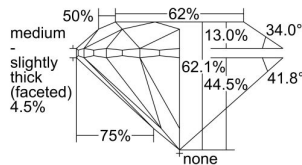

GIA®

FACSIMILE

GIA REPORT

1438586633

Verify this report at GIA.edu

GIA NATURAL DIAMOND DOSSIER®

June 04, 2022
GIA Report Number 1438586633
Shape and Cutting Style ..... Round Brilliant
Measurements ..... 5.64 - 5.68 x 3.51 mm

GRADING RESULTS

Carat Weight ..... 0.70 carat
Color Grade I
Clarity Grade VS1
Cut Grade ..... Excellent

ADDITIONAL GRADING INFORMATION

Polish ..... Excellent
Symmetry ..... Excellent
Fluorescence ..... Strong Blue
Clarity Characteristics ..... Cloud, Pinpoint
Inscription(s): GIA 1438586633

PROPORTIONS

Profile to actual proportions

GRADING SCALES

GIA COLOR SCALE	GIA CLARITY SCALE	GIA CUT SCALE	
D	FLAWLESS	EXCELLENT	
E	INTERNALLY FLAWLESS		
F		VVS₁	VERY GOOD
G	VVS₂		
H	VS₁	GOOD	
I	VS₂		
J	SI₁	FAIR	
K	SI₂		
L	I₁	POOR	
M	I₂		
N	I₃		
O			
P			
Q			
R			
S			
T			
U			
V			
W			
X			
Y			
Z