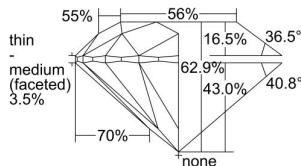

GIA®

FACSIMILE

GIA REPORT 1439392937

Verify this report at GIA.edu

GIA NATURAL DIAMOND DOSSIER®

May 13, 2022
GIA Report Number 1439392937
Shape and Cutting Style ..... Round Brilliant
Measurements ..... 5.88 - 5.92 x 3.71 mm

GRADING RESULTS

Carat Weight ..... 0.80 carat
Color Grade ..... D
Clarity Grade VS1
Cut Grade ..... Excellent

ADDITIONAL GRADING INFORMATION

Polish ..... Excellent
Symmetry ..... Excellent
Fluorescence ..... Medium Blue
Clarity Characteristics..... Crystal, Cloud, Needle, Pinpoint
Inscription(s): GIA 1439392937

PROPORTIONS

Profile to actual proportions

GRADING SCALES

GIA COLOR SCALE	GIA CLARITY SCALE	GIA CUT SCALE
COLOURLESS	FLAWLESS	EXCELLENT
D	INTERNALLY FLAWLESS	
E	VVS₁	VERY GOOD
F		
G	VS₁	GOOD
H		
I	SI₁	FAIR
J		
K	I₁	POOR
L		
M	I₂	
N	I₃	
O		
P		
Q		
R		
S		
T		
U		
V		
W		
X		
Y		
Z