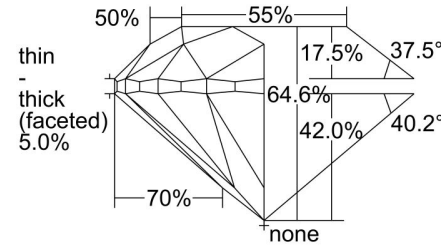

GIA NATURAL DIAMOND GRADING REPORT

September 05, 2022

GIA Report Number 1445479867

Shape and Cutting Style Round Brilliant

Measurements 7.09 - 7.16 x 4.61 mm

GRADING RESULTS

Carat Weight 1.50 carat

Color Grade D

Clarity Grade I1

Cut Grade Very Good

ADDITIONAL GRADING INFORMATION

Polish Very Good

Symmetry Very Good

Fluorescence Strong Blue

Inscription(s): GIA 1445479867

Comments: Additional twinning wisps, clouds, pinpoints and surface graining are not shown. An inscription is present.

PROPORTIONS

Profile to actual proportions

CLARITY CHARACTERISTICS

KEY TO SYMBOLS*

- Twinning Wisp
- Crystal
- Knot
- Feather
- Cavity
- Indented Natural
- Needle

* Red symbols denote internal characteristics (inclusions). Green or black symbols denote external characteristics (blemishes). Diagram is an approximate representation of the diamond, and symbols shown indicate type, position, and approximate size of clarity characteristics. All clarity characteristics may not be shown. Details of finish are not shown.