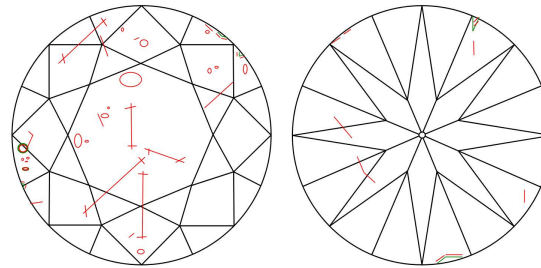

GIA NATURAL DIAMOND GRADING REPORT

September 05, 2022

GIA Report Number 1445479867

Shape and Cutting Style Round Brilliant

Measurements 7.09 - 7.16 x 4.61 mm

GRADING RESULTS

Carat Weight 1.50 carat

Color Grade D

Clarity Grade I1

Cut Grade Very Good

ADDITIONAL GRADING INFORMATION

Polish Very Good

Symmetry Very Good

Fluorescence Strong Blue

Inscription(s): GIA 1445479867

Comments: Additional twinning wisps, clouds, pinpoints and surface graining are not shown. An inscription is present.

PROPORTIONS

Profile to actual proportions

CLARITY CHARACTERISTICS

KEY TO SYMBOLS*

- Twinning Wisp
- Crystal
- Knot
- Feather
- Cavity
- Indented Natural
- Needle

* Red symbols denote internal characteristics (inclusions). Green or black symbols denote external characteristics (blemishes). Diagram is an approximate representation of the diamond, and symbols shown indicate type, position, and approximate size of clarity characteristics. All clarity characteristics may not be shown. Details of finish are not shown.