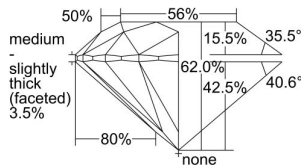

GIA®

FACSIMILE

GIA REPORT 1445826904

Verify this report at GIA.edu

GIA NATURAL DIAMOND DOSSIER®

October 03, 2022
GIA Report Number 1445826904
Shape and Cutting Style ..... Round Brilliant
Measurements ..... 5.92 - 5.94 x 3.68 mm

GRADING RESULTS

Carat Weight ..... 0.80 carat
Color Grade ..... M
Clarity Grade VVS2
Cut Grade ..... Excellent

ADDITIONAL GRADING INFORMATION

Polish ..... Excellent
Symmetry ..... Excellent
Fluorescence ..... Faint
Clarity Characteristics..... Needle, Pinpoint, Indented Natural
Inscription(s): GIA 1445826904

PROPORTIONS

Profile to actual proportions

GRADING SCALES

GIA COLOR SCALE	GIA CLARITY SCALE	GIA CUT SCALE	
D	FLAWLESS	EXCELLENT	
E	INTERNALLY FLAWLESS		
F		VVS₁	VERY GOOD
G	VVS₂		
H	VS₁	GOOD	
I	VS₂		
J	SI₁	FAIR	
K	SI₂		
L	I₁	POOR	
M			
N			
O	I₂		
P			
Q	I₃		
R			
S			
T			
U			
V			
W			
X			
Y			
Z