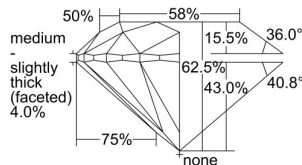

GIA®

FACSIMILE

GIA REPORT

1447743341

Verify this report at GIA.edu

GIA NATURAL DIAMOND DOSSIER®

September 24, 2022

GIA Report Number 1447743341

Shape and Cutting Style ..... Round Brilliant

Measurements ..... 5.68 - 5.69 x 3.55 mm

GRADING RESULTS

Carat Weight ..... 0.71 carat

Color Grade ..... K

Clarity Grade S11

Cut Grade ..... Excellent

ADDITIONAL GRADING INFORMATION

Polish ..... Excellent

Symmetry ..... Excellent

Fluorescence ..... Medium Yellow

Clarity Characteristics ..... Cloud, Feather

Inscription(s): GIA 1447743341

PROPORTIONS

GRADING SCALES

GIA
COLOR
SCALE

COLORESS	D
	E
	F
	G
	H
	I
	J
NEAR COLORESS	K
	L
FAINT	M
	N
	O
	P
VERY LIGHT	R
	S
	T
	U
	V
	W
	X
	Y
LIGHT	Z

GIA
CLARITY
SCALE

VERY VERY SLIGHTLY INCLUDED	FLAWLESS
	INTERNALLY FLAWLESS
VERY SLIGHTLY INCLUDED	VVS₁
	VVS₂
SLIGHTLY INCLUDED	VS₁
	VS₂
INCLUDED	S1₁
	S1₂
	I₁
	I₂
	I₃

GIA
CUT
SCALE

EXCELLENT
VERY GOOD
GOOD
FAIR
POOR