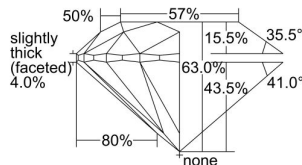

GIA®

FACSIMILE

GIA REPORT

1448333136

Verify this report at GIA.edu

GIA NATURAL DIAMOND DOSSIER®

August 19, 2022
GIA Report Number 1448333136
Shape and Cutting Style ..... Round Brilliant
Measurements ..... 5.87 - 5.91 x 3.71 mm

GRADING RESULTS

Carat Weight ..... 0.80 carat
Color Grade ..... E
Clarity Grade S11
Cut Grade ..... Excellent

ADDITIONAL GRADING INFORMATION

Polish ..... Excellent
Symmetry ..... Excellent
Fluorescence ..... Medium Blue
Clarity Characteristics ..... Crystal
Inscription(s): GIA 1448333136

PROPORTIONS

Profile to actual proportions

GRADING SCALES

GIA COLOR SCALE

COLORED	D
	E
	F
	G
	H
	I
	J
NEAR COLORLESS	K
	L
	M
	N
	O
	P
	R
	S
	T
	U
	V
	W
	X
	Y
	Z

GIA CLARITY SCALE

VERY VERY SLIGHTLY INCLUDED	FLAWLESS
	INTERNALLY FLAWLESS
VERY SLIGHTLY INCLUDED	VVS₁
	VVS₂
SLIGHTLY INCLUDED	VS₁
	VS₂
INCLUDED	SI₁
	SI₂
	I₁
	I₂
	I₃

GIA CUT SCALE

EXCELLENT
VERY GOOD
GOOD
FAIR
POOR