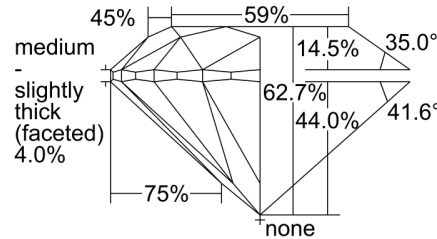

GIA NATURAL DIAMOND GRADING REPORT

December 13, 2022
 GIA Report Number 1458358851
 Shape and Cutting Style Round Brilliant
 Measurements 6.12 - 6.17 x 3.85 mm

GRADING RESULTS

Carat Weight 0.90 carat
 Color Grade I
 Clarity Grade VS2
 Cut Grade Excellent

ADDITIONAL GRADING INFORMATION

Polish Excellent
 Symmetry Excellent
 Fluorescence Faint
 Inscription(s): GIA 1458358851

PROPORTIONS

Profile to actual proportions

CLARITY CHARACTERISTICS

KEY TO SYMBOLS*

- Cavity
- Crystal
- Feather
- Pinpoint
- Natural

* Red symbols denote internal characteristics (inclusions). Green or black symbols denote external characteristics (blemishes). Diagram is an approximate representation of the diamond, and symbols shown indicate type, position, and approximate size of clarity characteristics. All clarity characteristics may not be shown. Details of finish are not shown.