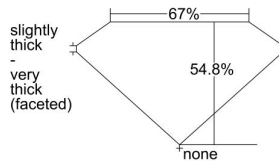

GIA®

FACSIMILE

GIA REPORT 1458449381

Verify this report at GIA.edu

GIA NATURAL DIAMOND DOSSIER®

September 25, 2023
GIA Report Number 1458449381
Shape and Cutting Style ..... Pear Brilliant
Measurements ..... 8.56 x 4.98 x 2.73 mm

GRADING RESULTS

Carat Weight ..... 0.71 carat
Color Grade ..... D
Clarity Grade VVS1

ADDITIONAL GRADING INFORMATION

Polish ..... Very Good
Symmetry ..... Very Good
Fluorescence ..... Medium Blue
Clarity Characteristics..... Needle, Pinpoint, Chip, Feather
Inscription(s): GIA 1458449381

PROPORTIONS

Profile not to actual proportions

GRADING SCALES

GIA COLOR SCALE		GIA CLARITY SCALE		
NEAR COLORLESS	D	VERY VERY SLIGHTLY INCLUDED	FLAWLESS	
	E		INTERNALLY FLAWLESS	
	F	VERY SLIGHTLY INCLUDED	VVS₁	
	G		VVS₂	
	H		VS₁	
	FAINT	I	SLIGHTLY INCLUDED	VS₂
		J		SI₁
		K	INCLUDED	SI₂
		L		I₁
		M		I₂
LIGHT	N		I₃	
	O			
	P			
	Q			
	R