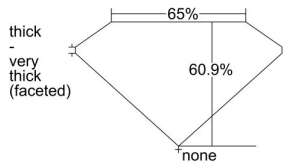

GIA®

FACSIMILE

GIA REPORT 1459128792

Verify this report at GIA.edu

GIA NATURAL DIAMOND DOSSIER®

November 04, 2022
GIA Report Number 1459128792
Shape and Cutting Style ..... Oval Brilliant
Measurements ..... 7.48 x 5.03 x 3.06 mm

GRADING RESULTS

Carat Weight ..... 0.80 carat
Color Grade L
Clarity Grade VS2

ADDITIONAL GRADING INFORMATION

Polish ..... Excellent
Symmetry ..... Very Good
Fluorescence ..... Strong Blue
Clarity Characteristics..... Cloud, Crystal, Feather, Cavity
Inspection(s): GIA 1459128792

PROPORTIONS

Profile not to actual proportions

GRADING SCALES

GIA COLOR SCALE		GIA CLARITY SCALE			
COLORLESS	D	VERY VERY SLIGHTLY INCLUDED	FLAWLESS		
	E		INTERNALLY FLAWLESS		
	F	VERY SLIGHTLY INCLUDED	VVS₁		
	G		VVS₂		
	H		VS₁		
	NEAR COLORLESS	I	SLIGHTLY INCLUDED	VS₂	
		J		SI₁	
		FAINT	K	INCLUDED	SI₂
			L		I₁
			M		I₂
VERT LIGHT	N	LIGHT	I₃		
	O				
	P				
	Q				
	R				
	S