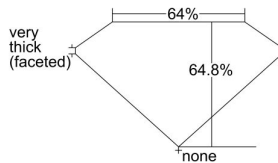

GIA®

FACSIMILE

GIA REPORT 1459693778

Verify this report at GIA.edu

GIA NATURAL DIAMOND DOSSIER®

September 25, 2023
GIA Report Number 1459693778
Shape and Cutting Style ..... Pear Brilliant
Measurements ..... 7.39 x 4.91 x 3.19 mm

GRADING RESULTS

Carat Weight ..... 0.71 carat
Color Grade ..... D
Clarity Grade VVS1

ADDITIONAL GRADING INFORMATION

Polish ..... Excellent
Symmetry ..... Excellent
Fluorescence ..... Medium Blue
Clarity Characteristics ..... Pinpoint, Cloud
Inscription(s): GIA 1459693778

PROPORTIONS

Profile not to actual proportions

GRADING SCALES

GIA COLOR SCALE		GIA CLARITY SCALE			
COLORLESS	D	VERY VERY SLIGHTLY INCLUDED	FLAWLESS		
	E		INTERNALLY FLAWLESS		
	F	VERY SLIGHTLY INCLUDED	VVS₁		
	G		VVS₂		
	H		VS₁		
	NEAR COLORLESS	I	SLIGHTLY INCLUDED	VS₂	
		J		SI₁	
		FAINT	K	INCLUDED	SI₂
			L		I₁
			M		I₂
VERT LIGHT	N	LIGHT	I₃		
	O				
	P				
	Q				
	R