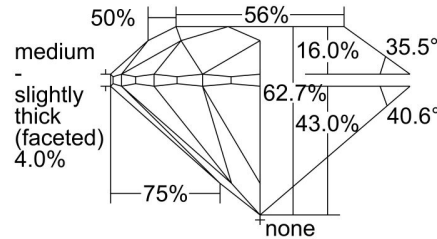

**GIA NATURAL DIAMOND GRADING REPORT**

February 20, 2023  
 GIA Report Number ..... 1459853237  
 Shape and Cutting Style ..... Round Brilliant  
 Measurements ..... 6.12 - 6.14 x 3.84 mm

**GRADING RESULTS**

Carat Weight ..... 0.90 carat  
 Color Grade ..... J  
 Clarity Grade ..... VS1  
 Cut Grade ..... Excellent

**ADDITIONAL GRADING INFORMATION**

Polish ..... Excellent  
 Symmetry ..... Excellent  
 Fluorescence ..... None  
 Inscription(s): GIA 1459853237  
**Comments:** Additional clouds are not shown.

**PROPORTIONS**

Profile to actual proportions

**CLARITY CHARACTERISTICS**

**KEY TO SYMBOLS\***

- Cloud
- Pinpoint
- Indented Natural
- Natural
- Extra Facet

\* Red symbols denote internal characteristics (inclusions). Green or black symbols denote external characteristics (blemishes). Diagram is an approximate representation of the diamond, and symbols shown indicate type, position, and approximate size of clarity characteristics. All clarity characteristics may not be shown. Details of finish are not shown.