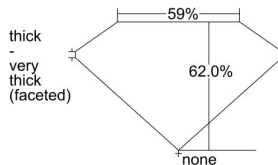

GIA®

FACSIMILE

GIA REPORT 1463824942

Verify this report at GIA.edu

GIA NATURAL DIAMOND DOSSIER®

June 13, 2023
GIA Report Number 1463824942
Shape and Cutting Style ..... Pear Brilliant
Measurements ..... 7.14 x 4.35 x 2.70 mm

GRADING RESULTS

Carat Weight ..... 0.50 carat
Color Grade ..... J
Clarity Grade SI2

ADDITIONAL GRADING INFORMATION

Polish ..... Excellent
Symmetry ..... Very Good
Fluorescence ..... Strong Blue
Clarity Characteristics ..... Cavity, Crystal
Inscription(s): GIA 1463824942

PROPORTIONS

Profile not to actual proportions

GRADING SCALES

GIA COLOR SCALE		GIA CLARITY SCALE			
COLORLESS	D	VERY VERY SLIGHTLY INCLUDED	FLAWLESS		
	E		INTERNALLY FLAWLESS		
	F	VERY SLIGHTLY INCLUDED	VVS₁		
	G		VVS₂		
	H		VS₁		
	NEAR COLORLESS	I	SLIGHTLY INCLUDED	VS₂	
		J		SI₁	
		FAINT	K	INCLUDED	SI₂
			L		I₁
			M		I₂
VERT LIGHT	N	LIGHT	I₃		
	O				
	P				
	Q				
	R