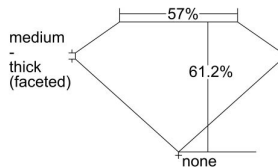

GIA®

FACSIMILE

GIA REPORT 1465218398

Verify this report at GIA.edu

GIA NATURAL DIAMOND DOSSIER®

April 04, 2023
GIA Report Number 1465218398
Shape and Cutting Style ..... Heart Brilliant
Measurements ..... 5.43 x 6.15 x 3.76 mm

GRADING RESULTS

Carat Weight ..... 0.71 carat
Color Grade ..... D
Clarity Grade VS1

ADDITIONAL GRADING INFORMATION

Polish ..... Excellent
Symmetry ..... Very Good
Fluorescence ..... None
Clarity Characteristics ..... Feather, Cloud, Pinpoint
Inscription(s): GIA 1465218398

PROPORTIONS

Profile not to actual proportions

GRADING SCALES

GIA COLOR SCALE		GIA CLARITY SCALE	
COLORLESS	D	VERY VERY SLIGHTLY INCLUDED	FLAWLESS
	E		INTERNALLY FLAWLESS
	F		VVS₁
	G		VVS₂
	H		VS₁
	I		VS₂
	J		SI₁
	K		SI₂
	L		I₁
	M		I₂
NEAR COLORLESS	N	SLIGHTLY INCLUDED	I₃
	O		
	P		
	Q		
FAINT	R		
	S		
	T		
	U		
VERY LIGHT	V		
	W		
	X		
	Y		
LIGHT	Z