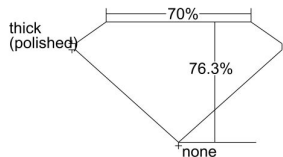

GIA®

FACSIMILE

GIA REPORT 1465271043

Verify this report at GIA.edu

GIA NATURAL DIAMOND DOSSIER®

April 12, 2023
GIA Report Number 1465271043
Shape and Cutting Style ..... Square Modified Brilliant
Measurements ..... 4.81 x 4.75 x 3.63 mm

GRADING RESULTS

Carat Weight ..... 0.73 carat
Color Grade ..... K
Clarity Grade VVS2

ADDITIONAL GRADING INFORMATION

Polish ..... Excellent
Symmetry ..... Very Good
Fluorescence ..... None
Clarity Characteristics..... Pinpoint, Cloud, Feather
Inscription(s): GIA 1465271043

PROPORTIONS

Profile not to actual proportions

GRADING SCALES

GIA COLOR SCALE		GIA CLARITY SCALE			
COLORLESS	D	VERY VERY SLIGHTLY INCLUDED	FLAWLESS		
	E		INTERNALLY FLAWLESS		
	F	VERY SLIGHTLY INCLUDED	VVS₁		
	G		VVS₂		
	H		VS₁		
	NEAR COLORLESS	I	SLIGHTLY INCLUDED	VS₂	
		J		SI₁	
		FAINT	K	INCLUDED	SI₂
			L		I₁
			M		I₂
VERY LIGHT			N	INCLUDED	I₃
			O		
			P		
	Q				
LIGHT	R				
	S				
	T				
	U				
	V				
	Z