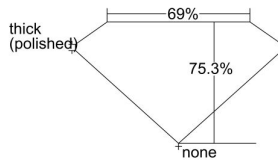

GIA®

FACSIMILE

GIA REPORT 1465688076

Verify this report at GIA.edu

GIA NATURAL DIAMOND DOSSIER®

May 26, 2023
GIA Report Number 1465688076
Shape and Cutting Style ..... Square Modified Brilliant
Measurements ..... 4.27 x 4.21 x 3.17 mm

GRADING RESULTS

Carat Weight ..... 0.51 carat
Color Grade ..... E
Clarity Grade SI2

ADDITIONAL GRADING INFORMATION

Polish ..... Excellent
Symmetry ..... Very Good
Fluorescence ..... None
Clarity Characteristics ..... Crystal, Feather, Cloud
Inscription(s): GIA 1465688076

PROPORTIONS

Profile not to actual proportions

GRADING SCALES

GIA COLOR SCALE		GIA CLARITY SCALE			
COLORLESS	D	VERY VERY SLIGHTLY INCLUDED	FLAWLESS		
	E		INTERNALLY FLAWLESS		
	F	VERY SLIGHTLY INCLUDED	VVS₁		
	G		VVS₂		
	H		VS₁		
	NEAR COLORLESS	I	SLIGHTLY INCLUDED	VS₂	
		J		SI₁	
		FAINT	K	INCLUDED	SI₂
			L		I₁
			M		I₂
VERT LIGHT	N	LIGHT	I₃		
	O				
	P				
	Q				
	R