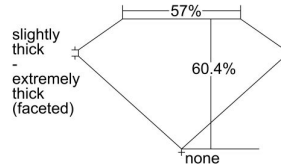

GIA®

FACSIMILE

GIA REPORT 1465787348

Verify this report at GIA.edu

GIA NATURAL DIAMOND DOSSIER®

June 08, 2023
GIA Report Number 1465787348
Shape and Cutting Style ..... Heart Brilliant
Measurements ..... 5.53 x 6.32 x 3.82 mm

GRADING RESULTS

Carat Weight ..... 0.81 carat
Color Grade ..... D
Clarity Grade VS1

ADDITIONAL GRADING INFORMATION

Polish ..... Excellent
Symmetry ..... Very Good
Fluorescence ..... None
Clarity Characteristics ..... Crystal, Pinpoint
Inscription(s): GIA 1465787348

PROPORTIONS

Profile not to actual proportions

GRADING SCALES

GIA COLOR SCALE		GIA CLARITY SCALE	
COLORLESS	D	VERY VERY SLIGHTLY INCLUDED	FLAWLESS
	E		INTERNALLY FLAWLESS
	F		VVS₁
	G		VVS₂
	H		VS₁
	I		VS₂
	J		SI₁
	K		SI₂
	L		I₁
	M		I₂
NEAR COLORLESS	N	SLIGHTLY INCLUDED	I₃
	O		
	P		
	Q		
FAINT	R	INCLUDED	
	S		
	T		
	U		
	V		
	W		
	X		
	Y		
LIGHT	Z