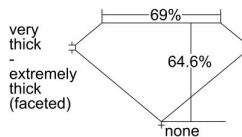

GIA®

FACSIMILE

GIA REPORT 1468089438

Verify this report at GIA.edu

GIA NATURAL DIAMOND DOSSIER®

March 23, 2023
GIA Report Number **1468089438**
Shape and Cutting Style ..... **Pear Brilliant**
Measurements ..... **6.43 x 4.30 x 2.78 mm**

GRADING RESULTS

Carat Weight ..... **0.50 carat**
Color Grade ..... **D**
Clarity Grade **VS1**

ADDITIONAL GRADING INFORMATION

Polish ..... **Excellent**
Symmetry ..... **Good**
Fluorescence ..... **Faint**
Clarity Characteristics..... **Crystal, Feather, Needle, Pinpoint**
Inscription(s): **GIA 1468089438**

PROPORTIONS

Profile not to actual proportions

GRADING SCALES

GIA COLOR SCALE		GIA CLARITY SCALE		
COLORLESS	D	VERY VERY SLIGHTLY INCLUDED	FLAWLESS	
	E		INTERNALLY FLAWLESS	
	F		VVS₁	
	G		VVS₂	
	NEAR COLORLESS	H	VERY SLIGHTLY INCLUDED	VS₁
		I		VS₂
		J		SI₁
		K		SI₂
	FAINT	L	SLIGHTLY INCLUDED	I₁
		M		I₂
N		I₃		
O				
VERT LIGHT	P	INCLUDED		
	Q			
	R			
	S			
	T			
	U			
	V			
	W			
LIGHT	X			
	Y			
Z