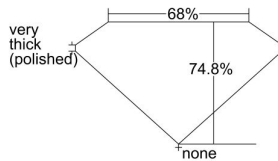

GIA®

FACSIMILE

GIA REPORT 1468776996

Verify this report at GIA.edu

GIA NATURAL DIAMOND DOSSIER®

June 05, 2023
GIA Report Number 1468776996
Shape and Cutting Style ..... Square Modified Brilliant
Measurements ..... 4.92 x 4.88 x 3.65 mm

GRADING RESULTS

Carat Weight ..... 0.80 carat
Color Grade ..... E
Clarity Grade VS1

ADDITIONAL GRADING INFORMATION

Polish ..... Excellent
Symmetry ..... Excellent
Fluorescence ..... None
Clarity Characteristics..... Crystal, Feather, Cloud, Pinpoint
Inscription(s): GIA 1468776996

PROPORTIONS

Profile not to actual proportions

GRADING SCALES

GIA COLOR SCALE		GIA CLARITY SCALE			
COLORLESS	D	VERY VERY SLIGHTLY INCLUDED	FLAWLESS		
	E		INTERNALLY FLAWLESS		
	F	VERY SLIGHTLY INCLUDED	VS₁		
	G		VS₂		
	H		VS₁		
	NEAR COLORLESS	I	SLIGHTLY INCLUDED	VS₂	
		J		SI₁	
		FAINT	K	INCLUDED	SI₂
			L		I₁
			M		I₂
VERT LIGHT	N	INCLUDED	I₃		
	O				
	P				
	Q				
	R				
	S				
	T				
LIGHT	U				
	V				
	W				
	X				
Y					
Z