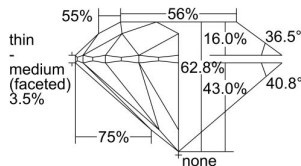

GIA®

FACSIMILE

GIA REPORT 1468853397

Verify this report at GIA.edu

GIA NATURAL DIAMOND DOSSIER®

June 14, 2023
GIA Report Number 1468853397
Shape and Cutting Style ..... Round Brilliant
Measurements ..... 5.64 - 5.67 x 3.55 mm

GRADING RESULTS

Carat Weight ..... 0.70 carat
Color Grade ..... J
Clarity Grade S11
Cut Grade ..... Excellent

ADDITIONAL GRADING INFORMATION

Polish ..... Excellent
Symmetry ..... Excellent
Fluorescence ..... Faint
Clarity Characteristics..... Crystal, Cloud, Feather
Inscription(s): GIA 1468853397

PROPORTIONS

Profile to actual proportions