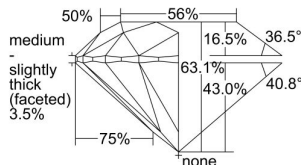

GIA®

FACSIMILE

GIA REPORT 1469337744

Verify this report at GIA.edu

GIA NATURAL DIAMOND DOSSIER®

April 20, 2023
GIA Report Number 1469337744
Shape and Cutting Style ..... Round Brilliant
Measurements ..... 5.89 - 5.91 x 3.72 mm

GRADING RESULTS

Carat Weight ..... 0.80 carat
Color Grade ..... M
Clarity Grade VS1
Cut Grade ..... Excellent

ADDITIONAL GRADING INFORMATION

Polish ..... Excellent
Symmetry ..... Excellent
Fluorescence ..... None
Clarity Characteristics..... Cloud, Crystal, Needle, Feather
Inscription(s): GIA 1469337744

PROPORTIONS

Profile to actual proportions

GRADING SCALES

GIA COLOR SCALE	GIA CLARITY SCALE	GIA CUT SCALE	
D	FLAWLESS	EXCELLENT	
E	INTERNALLY FLAWLESS		
F		VVS₁	VERY GOOD
G	VVS₂		
H	VS₁	GOOD	
I	VS₂		
J	SI₁	FAIR	
K	SI₂		
L	I₁	POOR	
M	I₂		
N	I₃		
O			
P			
Q			
R			
S			
T			
U			
V			
W			
X			
Y			
Z