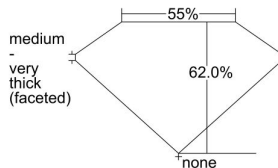

GIA®

FACSIMILE

GIA REPORT 1469363968

Verify this report at GIA.edu

GIA NATURAL DIAMOND DOSSIER®

April 19, 2023
GIA Report Number 1469363968
Shape and Cutting Style ..... Pear Brilliant
Measurements ..... 7.17 x 4.48 x 2.78 mm

GRADING RESULTS

Carat Weight ..... 0.53 carat
Color Grade ..... D
Clarity Grade VS1

ADDITIONAL GRADING INFORMATION

Polish ..... Excellent
Symmetry ..... Very Good
Fluorescence ..... Medium Blue
Clarity Characteristics ..... Crystal
Inscription(s): GIA 1469363968

PROPORTIONS

Profile not to actual proportions

GRADING SCALES

GIA COLOR SCALE		GIA CLARITY SCALE			
COLORLESS	D	VERY VERY SLIGHTLY INCLUDED	FLAWLESS		
	E		INTERNALLY FLAWLESS		
	F	VERY SLIGHTLY INCLUDED	VVS₁		
	G		VVS₂		
	H		VS₁		
	NEAR COLORLESS	I	SLIGHTLY INCLUDED	VS₂	
		J		SI₁	
		FAINT	K	INCLUDED	SI₂
			L		I₁
			M		I₂
VERY LIGHT	N	LIGHT	I₃		
	O				
	P				
	Q				
	R