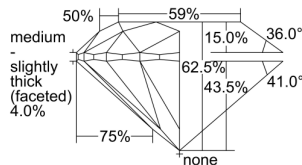

GIA®

FACSIMILE

GIA REPORT

1469545741

Verify this report at GIA.edu

GIA NATURAL DIAMOND DOSSIER®

May 17, 2023
GIA Report Number 1469545741
Shape and Cutting Style ..... Round Brilliant
Measurements ..... 5.87 - 5.91 x 3.68 mm

GRADING RESULTS

Carat Weight ..... 0.80 carat
Color Grade ..... D
Clarity Grade VS2
Cut Grade ..... Excellent

ADDITIONAL GRADING INFORMATION

Polish ..... Excellent
Symmetry ..... Excellent
Fluorescence ..... None
Clarity Characteristics ..... Crystal, Cloud, Feather
Inscription(s): GIA 1469545741

PROPORTIONS

Profile to actual proportions

GRADING SCALES

GIA COLOR SCALE	GIA CLARITY SCALE	GIA CUT SCALE
D	FLAWLESS	EXCELLENT
E	FLAWLESS	
F	INTERNALLY FLAWLESS	VERY GOOD
G	FLAWLESS	
H	VVS₁	GOOD
I	VVS₂	
J	VS₁	FAIR
K	VS₂	
L	SI₁	POOR
M	SI₂	
N	I₁	
O	I₂	
P	I₃	
Q		
R		
S		
T		
U		
V		
W		
X		
Y		
Z