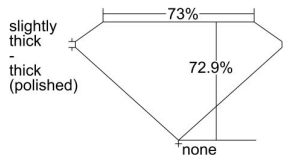

GIA®

FACSIMILE

GIA REPORT 1469864658

Verify this report at GIA.edu

GIA NATURAL DIAMOND DOSSIER®

June 19, 2023
GIA Report Number **1469864658**
Shape and Cutting Style ..... **Rectangular Modified Brilliant**
Measurements ..... **4.32 x 4.09 x 2.98 mm**

GRADING RESULTS

Carat Weight ..... **0.43 carat**
Color Grade ..... **D**
Clarity Grade **VVS2**

ADDITIONAL GRADING INFORMATION

Polish ..... **Excellent**
Symmetry ..... **Very Good**
Fluorescence ..... **None**
Clarity Characteristics..... **Pinpoint, Cloud**
Inscription(s): **GIA 1469864658**

PROPORTIONS

Profile not to actual proportions

GRADING SCALES

GIA COLOR SCALE		GIA CLARITY SCALE			
COLORLESS	D	VERY VERY SLIGHTLY INCLUDED	FLAWLESS		
	E		INTERNALLY FLAWLESS		
	F	VERY SLIGHTLY INCLUDED	VVS₁		
	G		VVS₂		
	H		VS₁		
	NEAR COLORLESS	I	VERY SLIGHTLY INCLUDED	VS₂	
		J		SI₁	
		FAINT	K	SLIGHTLY INCLUDED	SI₂
			L		I₁
			M		I₂
VERY LIGHT	N	INCLUDED	I₃		
	O				
	P				
	Q				
	R				
	S				
	T				
LIGHT	U				
	V				
	W				
	X				
Y					
Z