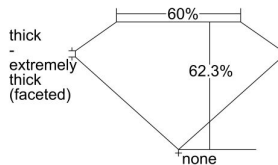

GIA®

FACSIMILE

GIA REPORT 1473807181

Verify this report at GIA.edu

GIA NATURAL DIAMOND DOSSIER®

October 18, 2023
GIA Report Number 1473807181
Shape and Cutting Style ..... Pear Brilliant
Measurements ..... 8.12 x 4.87 x 3.03 mm

GRADING RESULTS

Carat Weight ..... 0.70 carat
Color Grade ..... E
Clarity Grade VS1

ADDITIONAL GRADING INFORMATION

Polish ..... Very Good
Symmetry ..... Very Good
Fluorescence ..... Medium Yellow
Clarity Characteristics.... Crystal, Indented Natural, Cloud, Needle
Inscription(s): GIA 1473807181

PROPORTIONS

Profile not to actual proportions

GRADING SCALES

GIA COLOR SCALE		GIA CLARITY SCALE	
COLORLESS	D	VERY VERY SLIGHTLY INCLUDED	FLAWLESS
	E		INTERNALLY FLAWLESS
	F		VVS₁
	G		VVS₂
	H		VS₁
	I		VS₂
	J		SI₁
	K		SI₂
	L		I₁
	M		I₂
NEAR COLORLESS	N	SLIGHTLY INCLUDED	I₃
	O		
	P		
	Q		
FAINT	R		
	S		
	T		
	U		
VERT LIGHT	V		
	W		
	X		
	Y		
LIGHT	Z