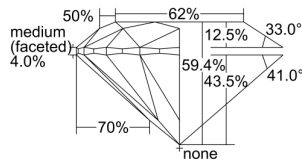

GIA®

FACSIMILE

GIA REPORT 1475191757

Verify this report at GIA.edu

GIA NATURAL DIAMOND DOSSIER®

July 28, 2023
GIA Report Number 1475191757
Shape and Cutting Style ..... Round Brilliant
Measurements ..... 5.76 - 5.79 x 3.43 mm

GRADING RESULTS

Carat Weight ..... 0.70 carat
Color Grade I
Clarity Grade VS1
Cut Grade ..... Excellent

ADDITIONAL GRADING INFORMATION

Polish ..... Excellent
Symmetry ..... Excellent
Fluorescence ..... Strong Blue
Clarity Characteristics ..... Crystal
Inscription(s): GIA 1475191757

PROPORTIONS

Profile to actual proportions

GRADING SCALES

GIA COLOR SCALE	GIA CLARITY SCALE	GIA CUT SCALE	
D	FLAWLESS	EXCELLENT	
E	INTERNALLY FLAWLESS		
F		VVS₁	VERY GOOD
G	VVS₂		
H	VS₁	GOOD	
I	VS₂		
J	SI₁	FAIR	
K	SI₂		
L	I₁	POOR	
M	I₂		
N	I₃		
O			
P			
Q			
R			
S			
T			
U			
V			
W			
X			
Y			
Z