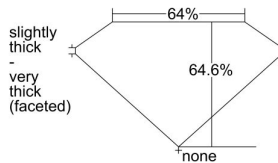

GIA®

FACSIMILE

GIA REPORT 1475205358

Verify this report at GIA.edu

GIA NATURAL DIAMOND DOSSIER®

July 31, 2023
GIA Report Number 1475205358
Shape and Cutting Style ..... Pear Brilliant
Measurements ..... 6.33 x 4.09 x 2.65 mm

GRADING RESULTS

Carat Weight ..... 0.41 carat
Color Grade ..... G
Clarity Grade VVS1

ADDITIONAL GRADING INFORMATION

Polish ..... Excellent
Symmetry ..... Very Good
Fluorescence ..... Medium Blue
Clarity Characteristics ..... Pinpoint
Inscription(s): GIA 1475205358

PROPORTIONS

Profile not to actual proportions

GRADING SCALES

GIA COLOR SCALE		GIA CLARITY SCALE		
COLORLESS	D	VERY VERY SLIGHTLY INCLUDED	FLAWLESS	
	E		INTERNALLY FLAWLESS	
	F		VVS₁	
	G		VVS₂	
	NEAR COLORLESS	H	VERY SLIGHTLY INCLUDED	VS₁
		I		VS₂
		J	SLIGHTLY INCLUDED	S₁
		K		S₂
	FAINT	L	INCLUDED	I₁
		M		I₂
N		I₃		
O				
VERT LIGHT		P		
		Q		
		R		
		S		
LIGHT	T			
	U			
	V			
	W			
	X			
	Y			
	Z