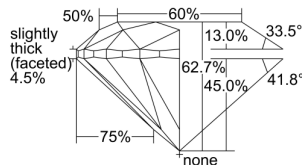

GIA®

FACSIMILE

GIA REPORT

1475689644

Verify this report at GIA.edu

GIA NATURAL DIAMOND DOSSIER®

October 02, 2023
GIA Report Number 1475689644
Shape and Cutting Style ..... Round Brilliant
Measurements ..... 5.85 - 5.93 x 3.69 mm

GRADING RESULTS

Carat Weight ..... 0.80 carat
Color Grade L
Clarity Grade VVS1
Cut Grade ..... Excellent

ADDITIONAL GRADING INFORMATION

Polish ..... Excellent
Symmetry ..... Very Good
Fluorescence ..... None
Clarity Characteristics ..... Pinpoint, Feather
Inscription(s): GIA 1475689644

PROPORTIONS

Profile to actual proportions

GRADING SCALES

GIA COLOR SCALE	GIA CLARITY SCALE	GIA CUT SCALE	
D	FLAWLESS	EXCELLENT	
E	INTERNALLY FLAWLESS		
F		VVS₁	VERY GOOD
G	VVS₂		
H	VS₁	GOOD	
I	VS₂		
J	SI₁	FAIR	
K	SI₂		
L	I₁	POOR	
M	I₂		
N	I₃		
O			
P			
Q			
R			
S			
T			
U			
V			
W			
X			
Y			
Z